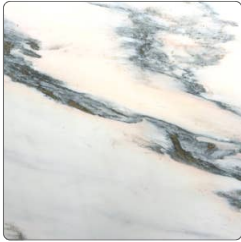

Laminart 3

Created March 01, 2021

Alabama Marble
Alabama Rose Slab
default

Materials: Stone
SKU: ALABAMA-ROSE-HONED-SLAB
Use: Residential Use, Commercial Use
Indoor/Outdoor: Indoor, Outdoor

Architectural Systems
Walnut Veneer
98

Materials: Wood
SKU: WPFSN098
Use: Commercial Use
Indoor/Outdoor: Indoor

Laminart
Black Walnut

Materials: Laminate
SKU: 3135
Use: Commercial Use
Indoor/Outdoor: Indoor

Liaigre
Grené
Petrole

Materials: Leather
SKU: 7000-59
Use: Residential Use
Indoor/Outdoor: Indoor