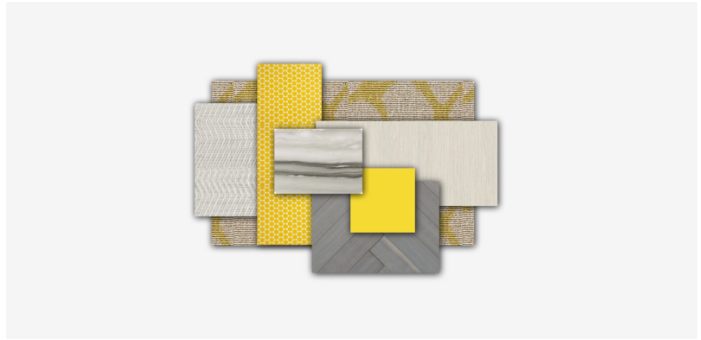

Arborite 4

Created March 12, 2021

Ann Sacks
Calacatta Zebrino

Materials: Stone, Flooring
SKU: AS15866-07
Use: Residential Use
Indoor/Outdoor: Indoor, Outdoor

ANN SACKS

Arborite
Daffodil

Materials: Laminate
SKU: S480 CA
Use: Commercial Use
Indoor/Outdoor: Indoor

ARBORITE

Arborite
Raw Nordic Wood

Materials: Laminate
SKU: W480 CW
Use: Commercial Use
Indoor/Outdoor: Indoor

ARBORITE

Chilewich
Wave Floor Mats
Grey

Materials: Vinyl, Carpet, Flooring
SKU: 400535-002
Use: Residential Use, Commercial Use
Indoor/Outdoor: Indoor, Outdoor