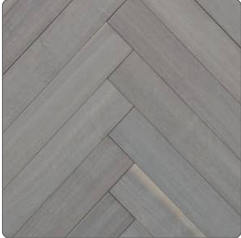

ARBORITE

Arborite
Raw Nordic Wood

Materials: Laminate
SKU: W480 CW
Use: Commercial Use
Indoor/Outdoor: Indoor

ARBORITE

Chilewich
Wave Floor Mats
Grey

Materials: Vinyl, Carpet, Flooring
SKU: 400535-002
Use: Residential Use, Commercial Use
Indoor/Outdoor: Indoor, Outdoor

chilewich.

Mohawk Group
Idlewild
Yellow

Materials: Carpet, Flooring
SKU: KC216-736
Use: Commercial Use
Indoor/Outdoor: Indoor

Nemo Tile
Glazed Pennyround
Yellow

NEMO
TILE + STONE

Materials: Ceramic, Flooring
SKU: MIKHL0003
Use: Residential Use, Commercial Use
Indoor/Outdoor: Indoor, Outdoor

TerraMai
MC Walnut Engi-
neered Herringbone

Materials: Wood, Flooring
SKU: 842
Use: Residential Use, Commercial Use
Indoor/Outdoor: Indoor